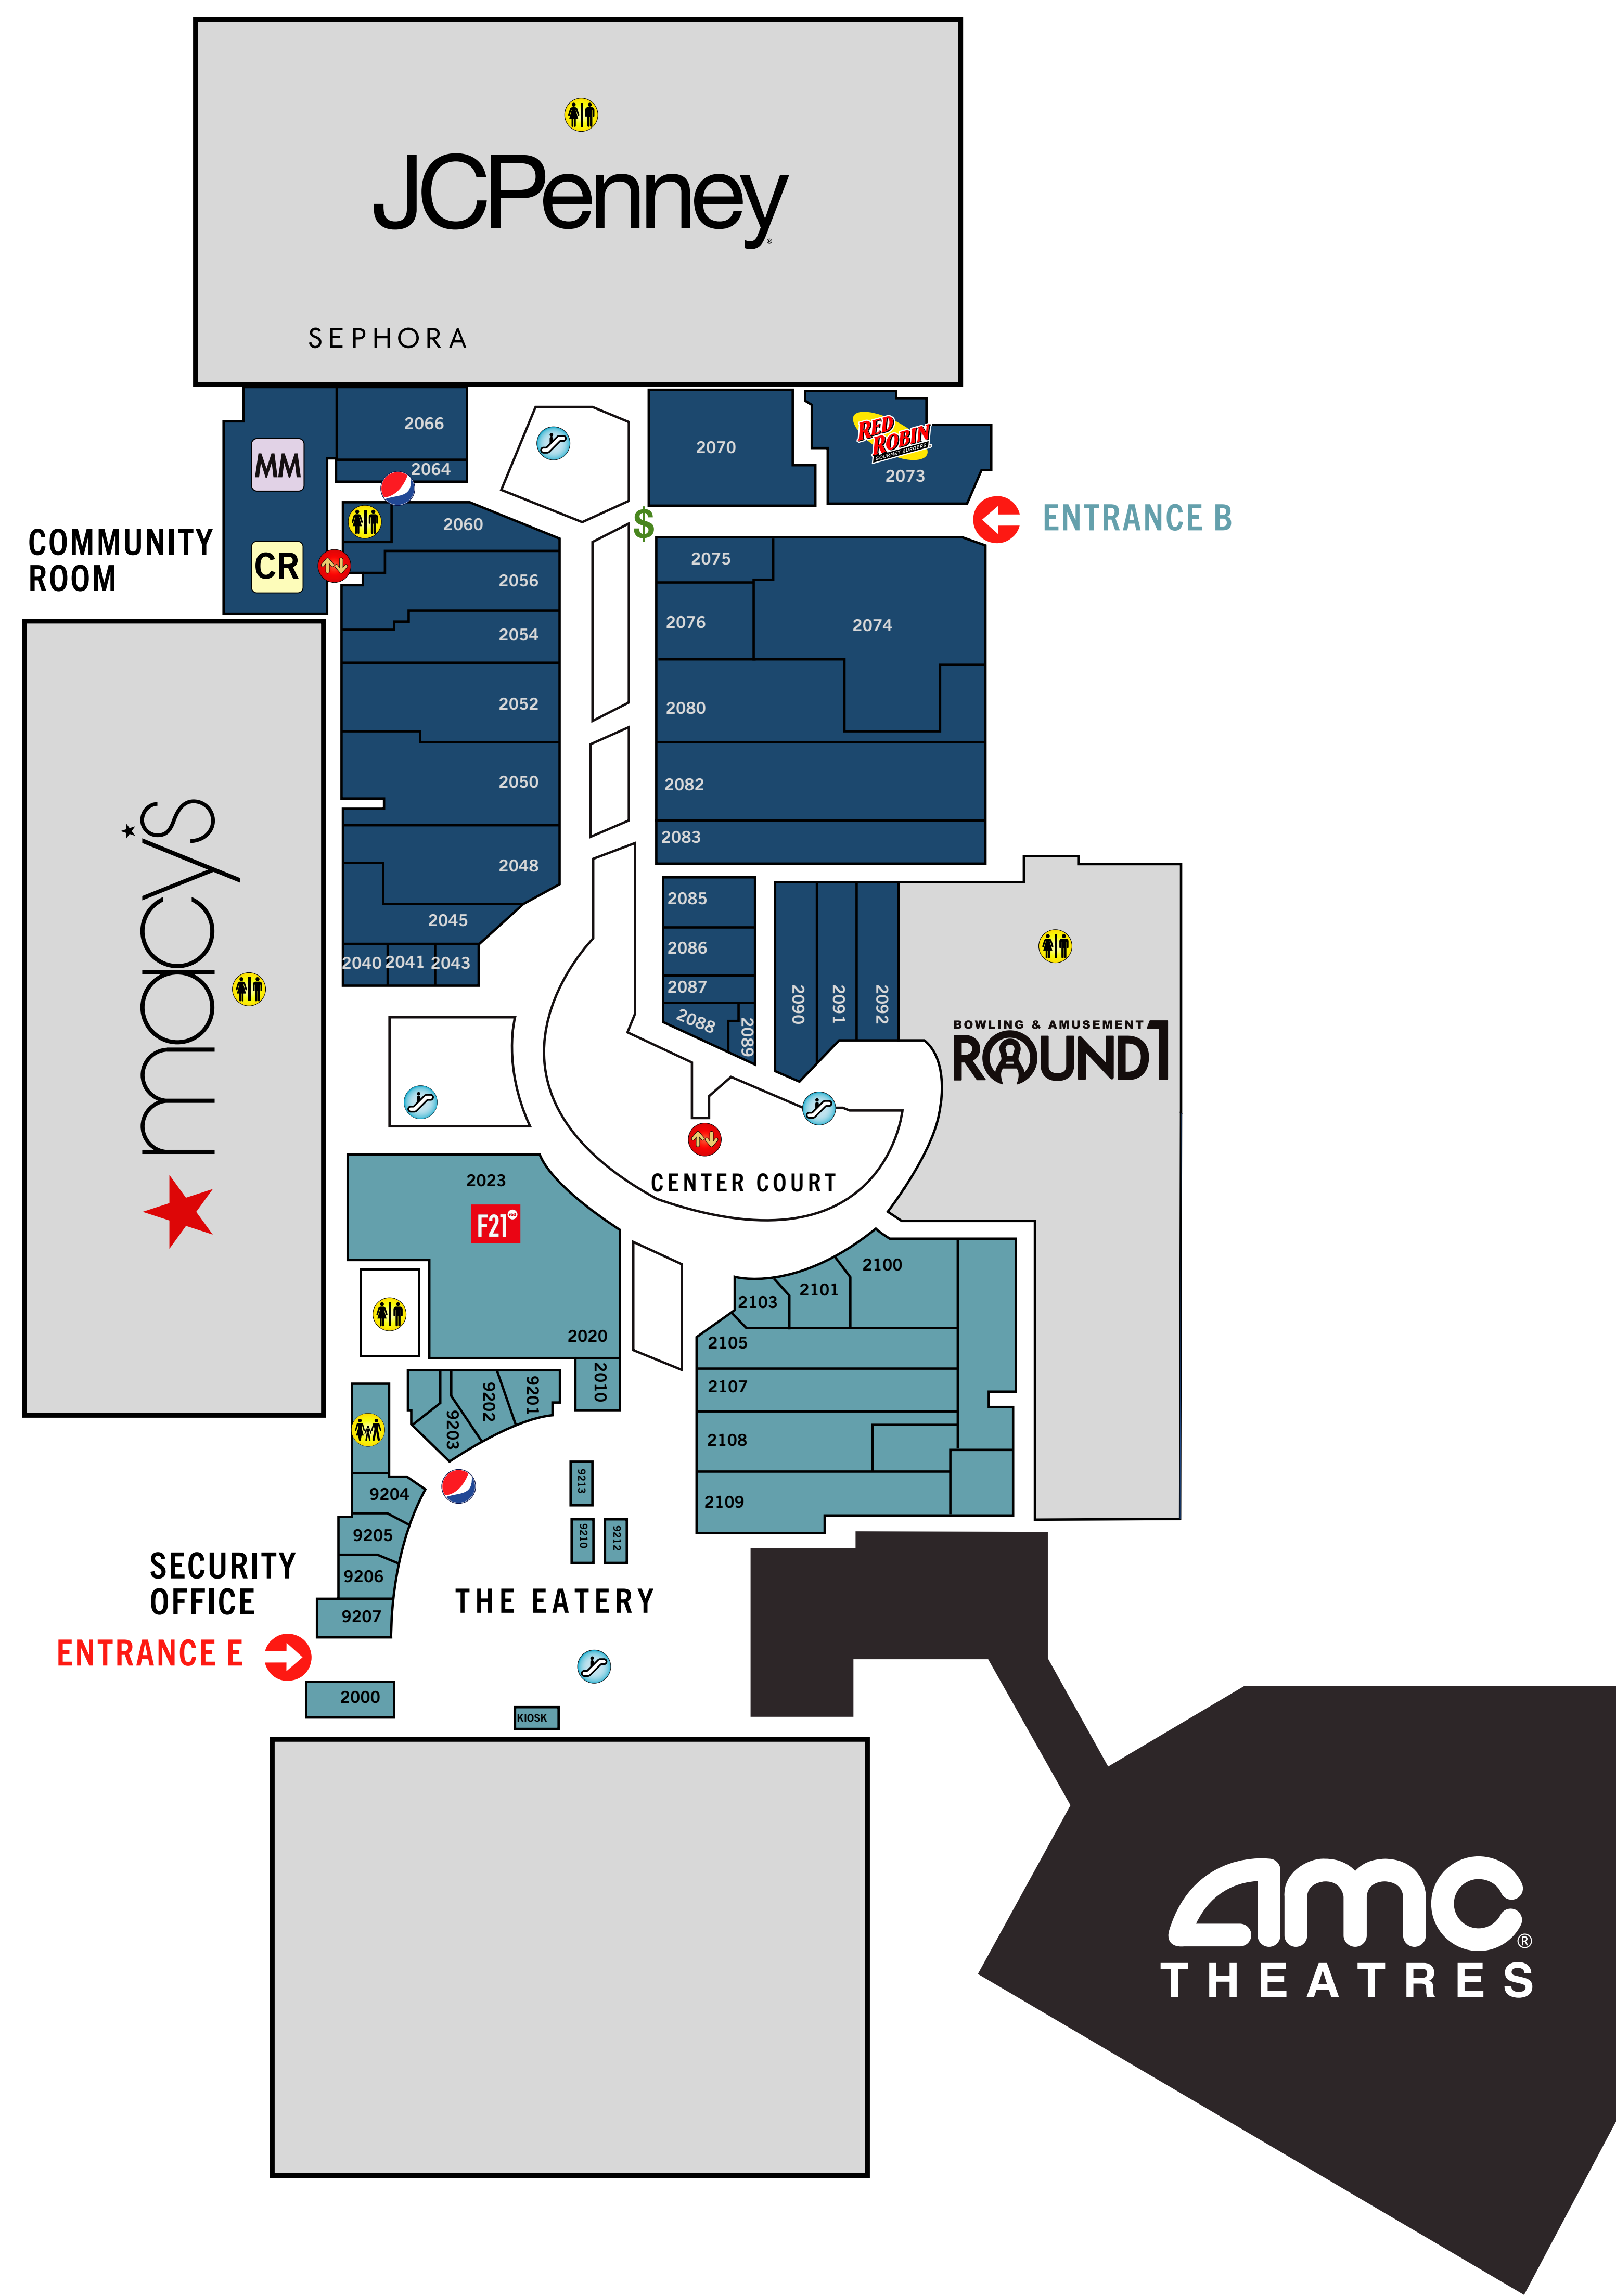

# DIRECTORY DIRECTORY DIRECTORY

## LOWER LEVEL

### LEGEND

- ATM
- Elevator
- Escalators
- Family Lounge
- Restrooms
- Management Office
- Pepsi Vending Machines
- Strollers
- Play Area
- Community Room

### ANCHOR STORES

- 24 Hour Fitness
- AMC 15 Theatres
- JCPenney
- Macy's
- Round 1 Bowling & Amusement