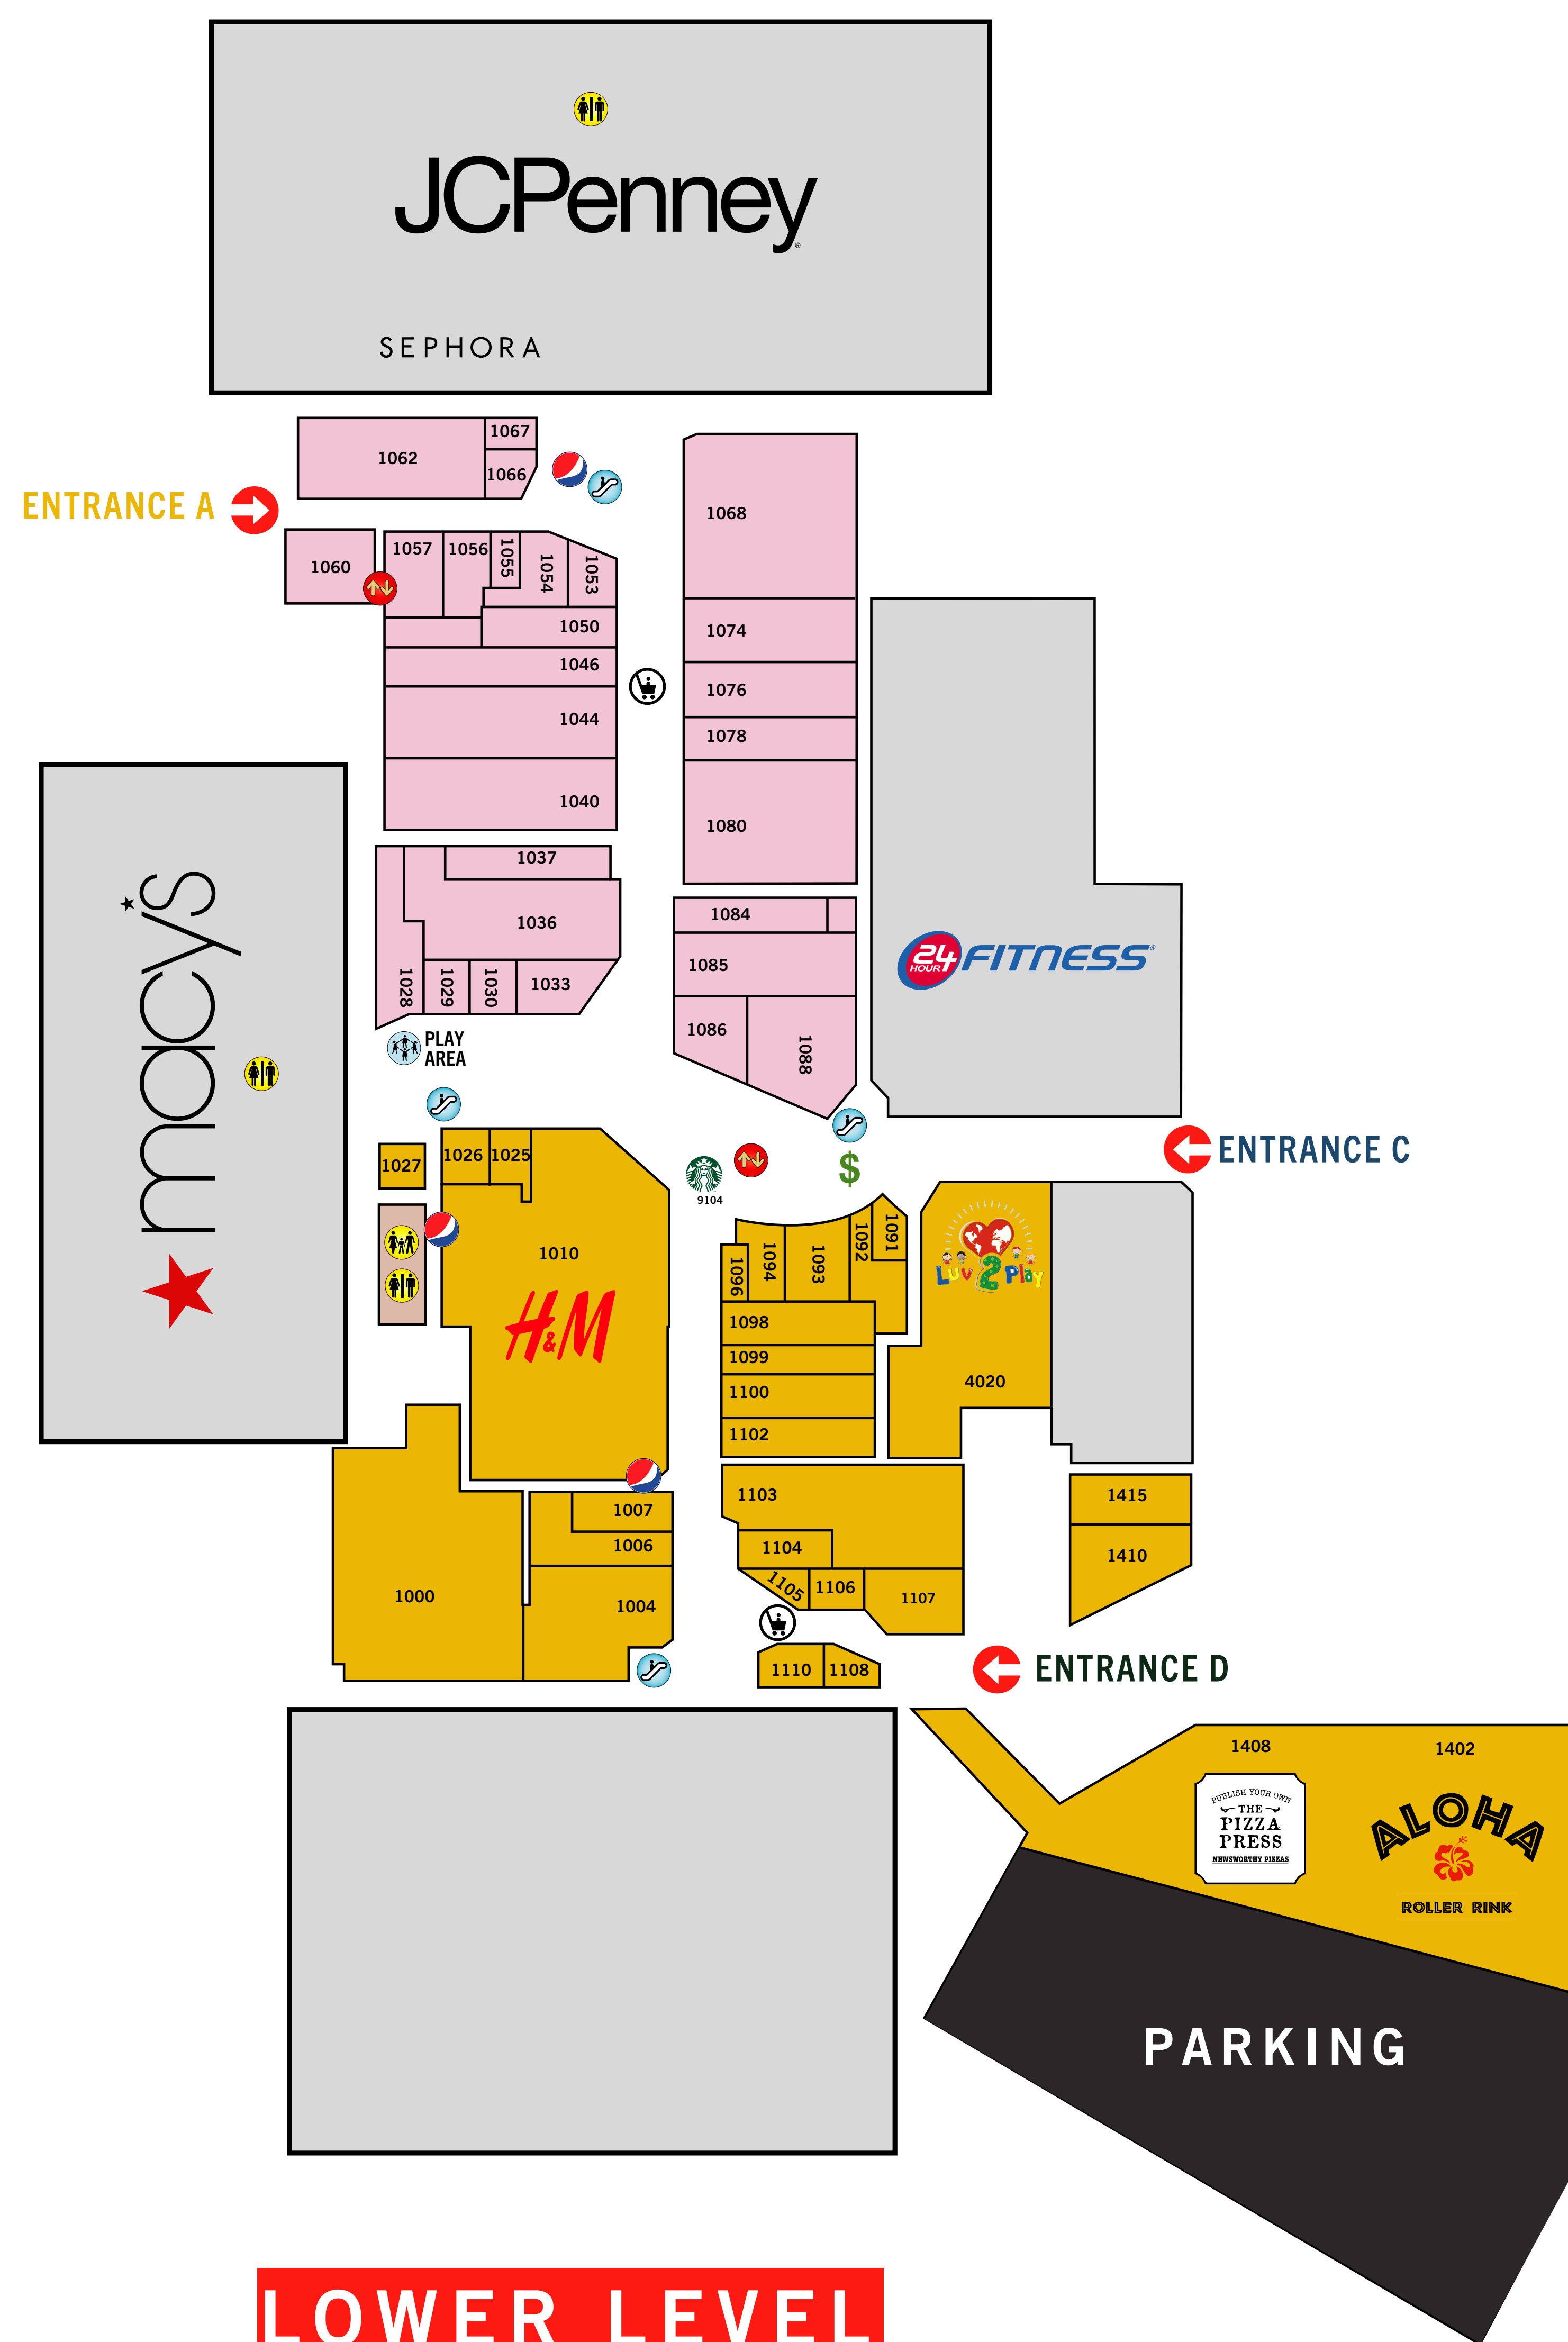

# DIRECTORY DIRECTORY DIRECTORY

## LOWER LEVEL

### LEGEND

- ATM
- Elevator
- Escalators
- Family Lounge
- Restrooms
- Management Office
- Pepsi Vending Machines
- Strollers
- Play Area
- Community Room

### ANCHOR STORES

- 24 Hour Fitness
- AMC 15 Theatres
- JCPenney
- Macy's
- Round 1 Bowling & Amusement